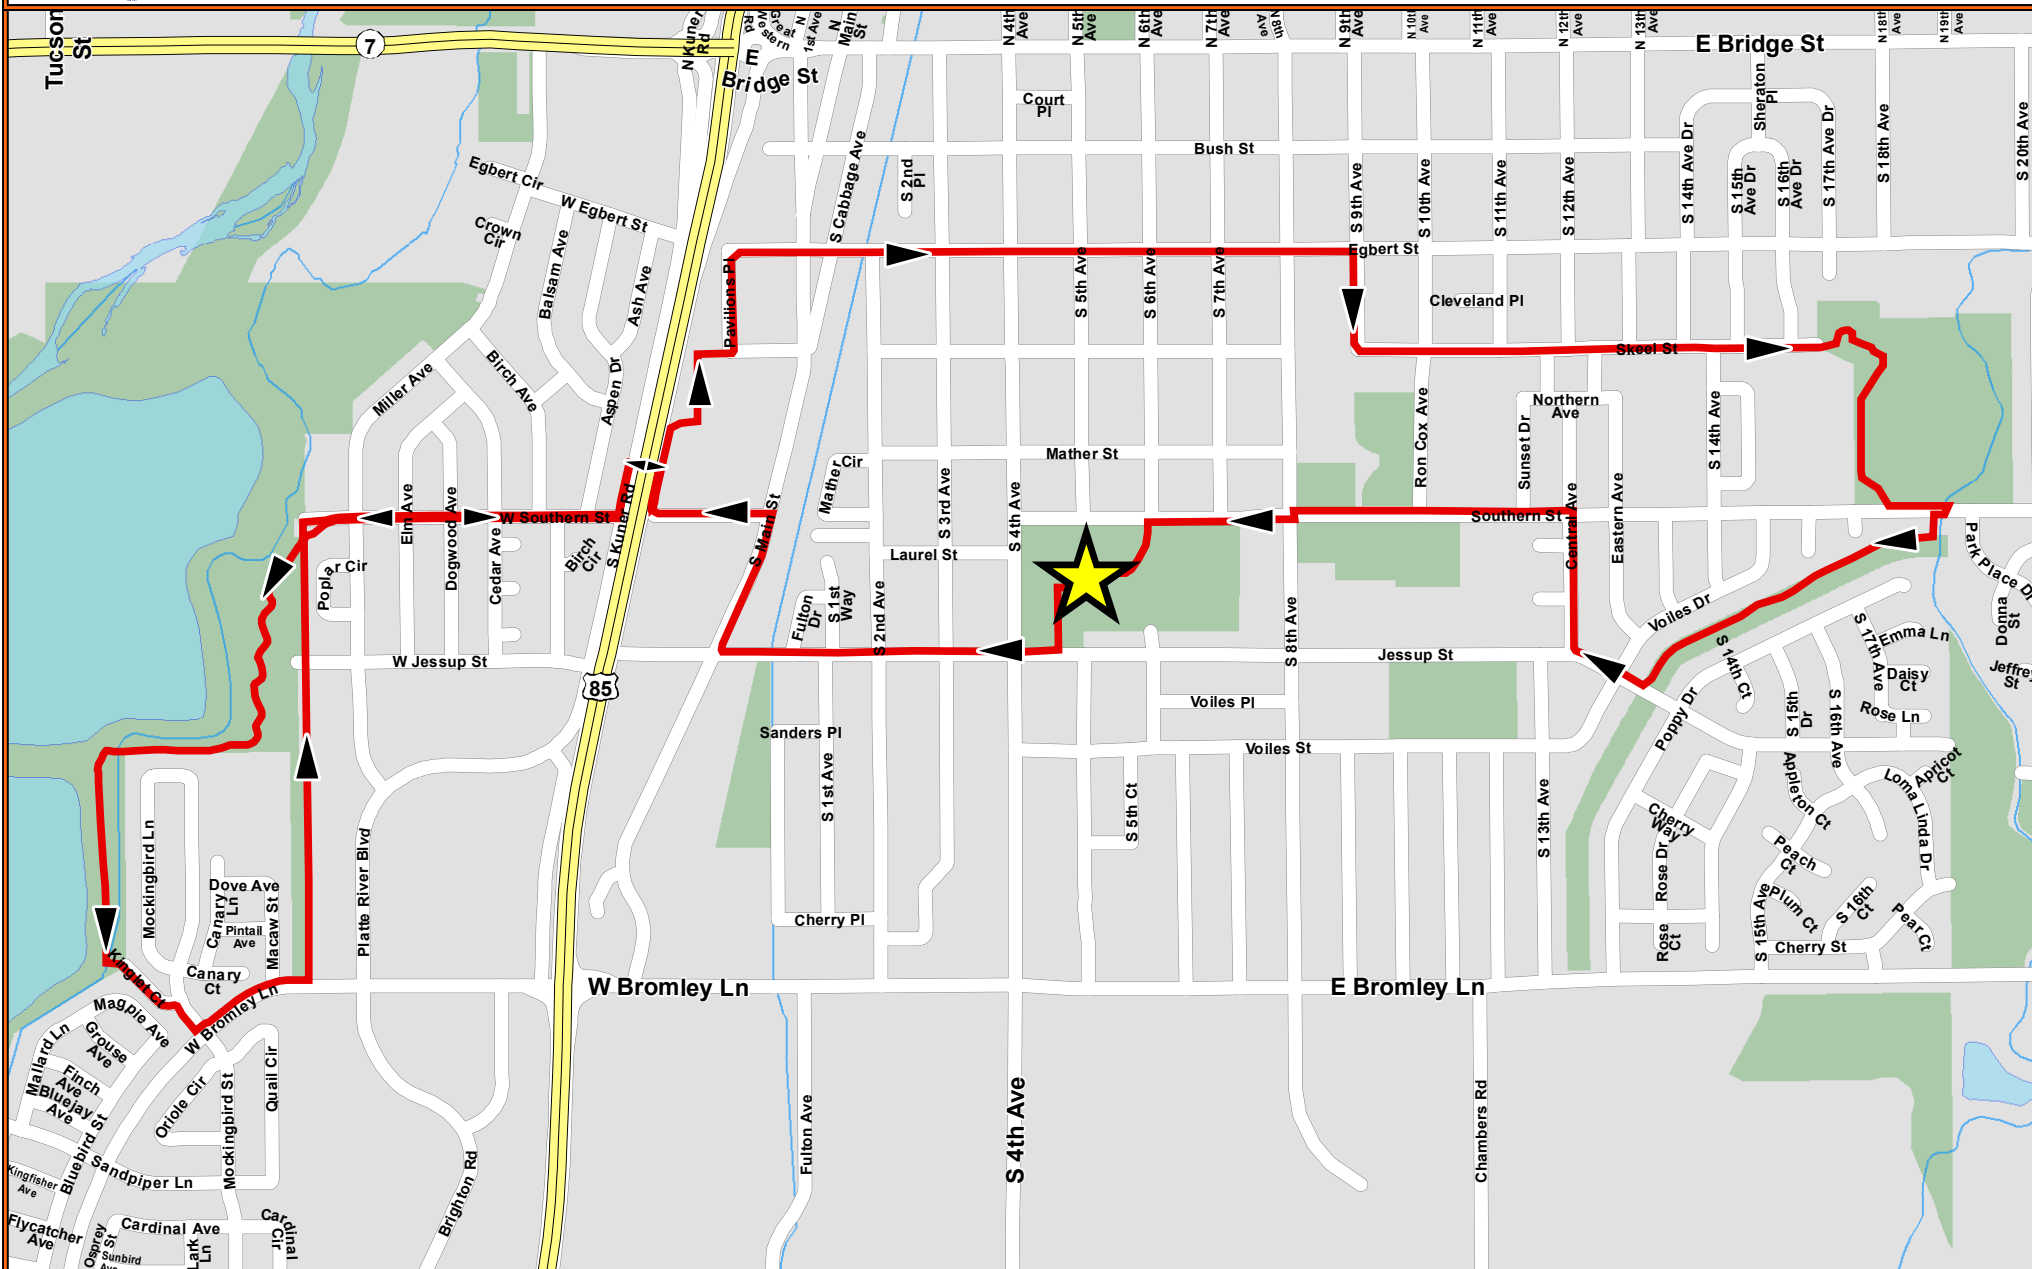

Full Moon Bike Ride

AUG
2023

- All Rides Start & End at City Hall (South side)
- Registration Begins at 5:30pm
- Event Starts at 6pm