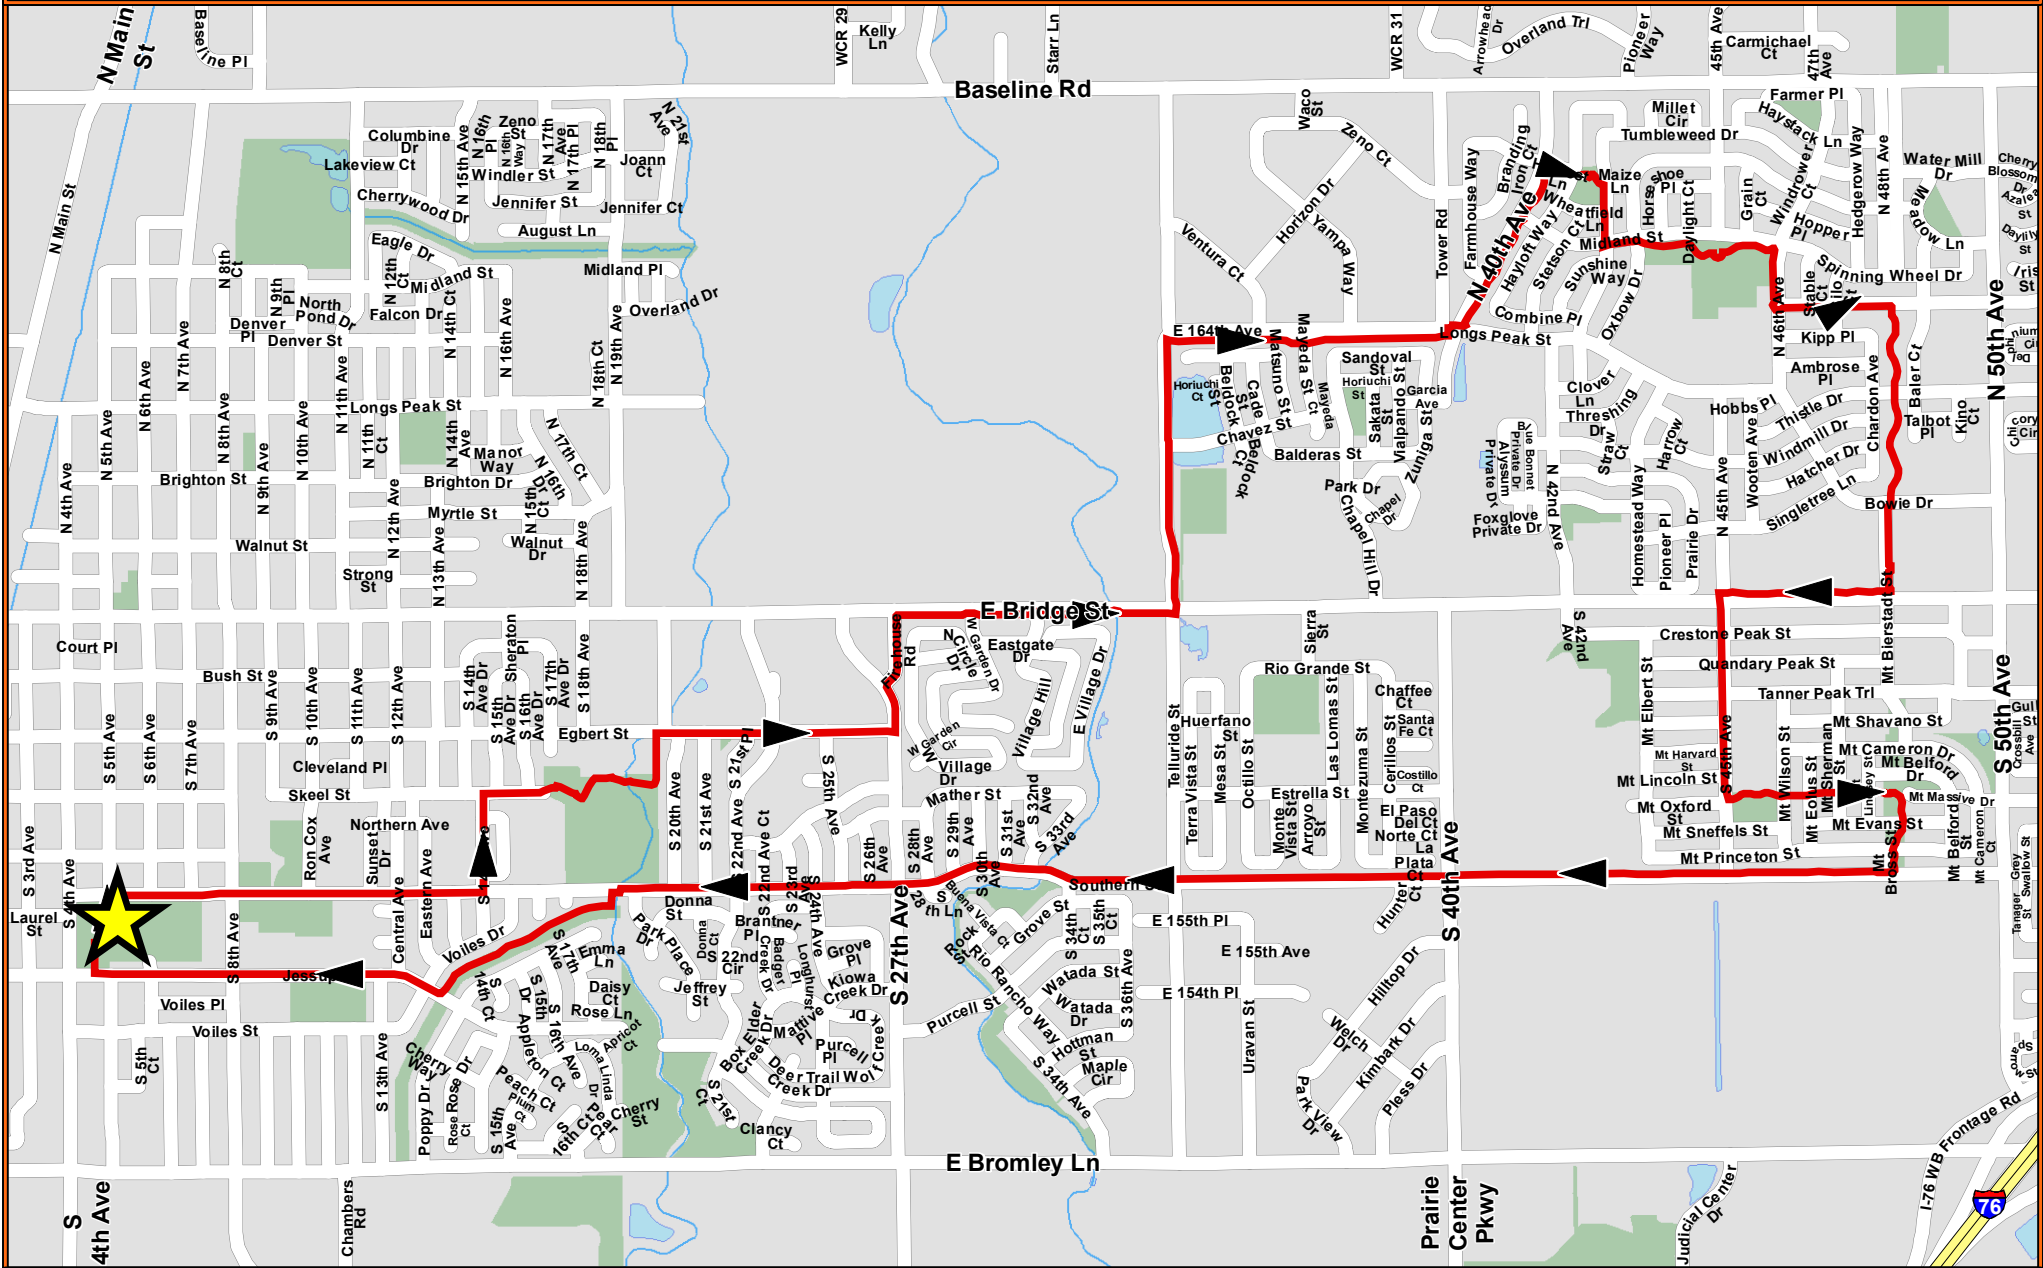

Full Moon Bike Ride

AUG
2023

- All Rides Start & End at City Hall (South side)
- Registration Begins at 5:30pm
- Event Starts at 6pm