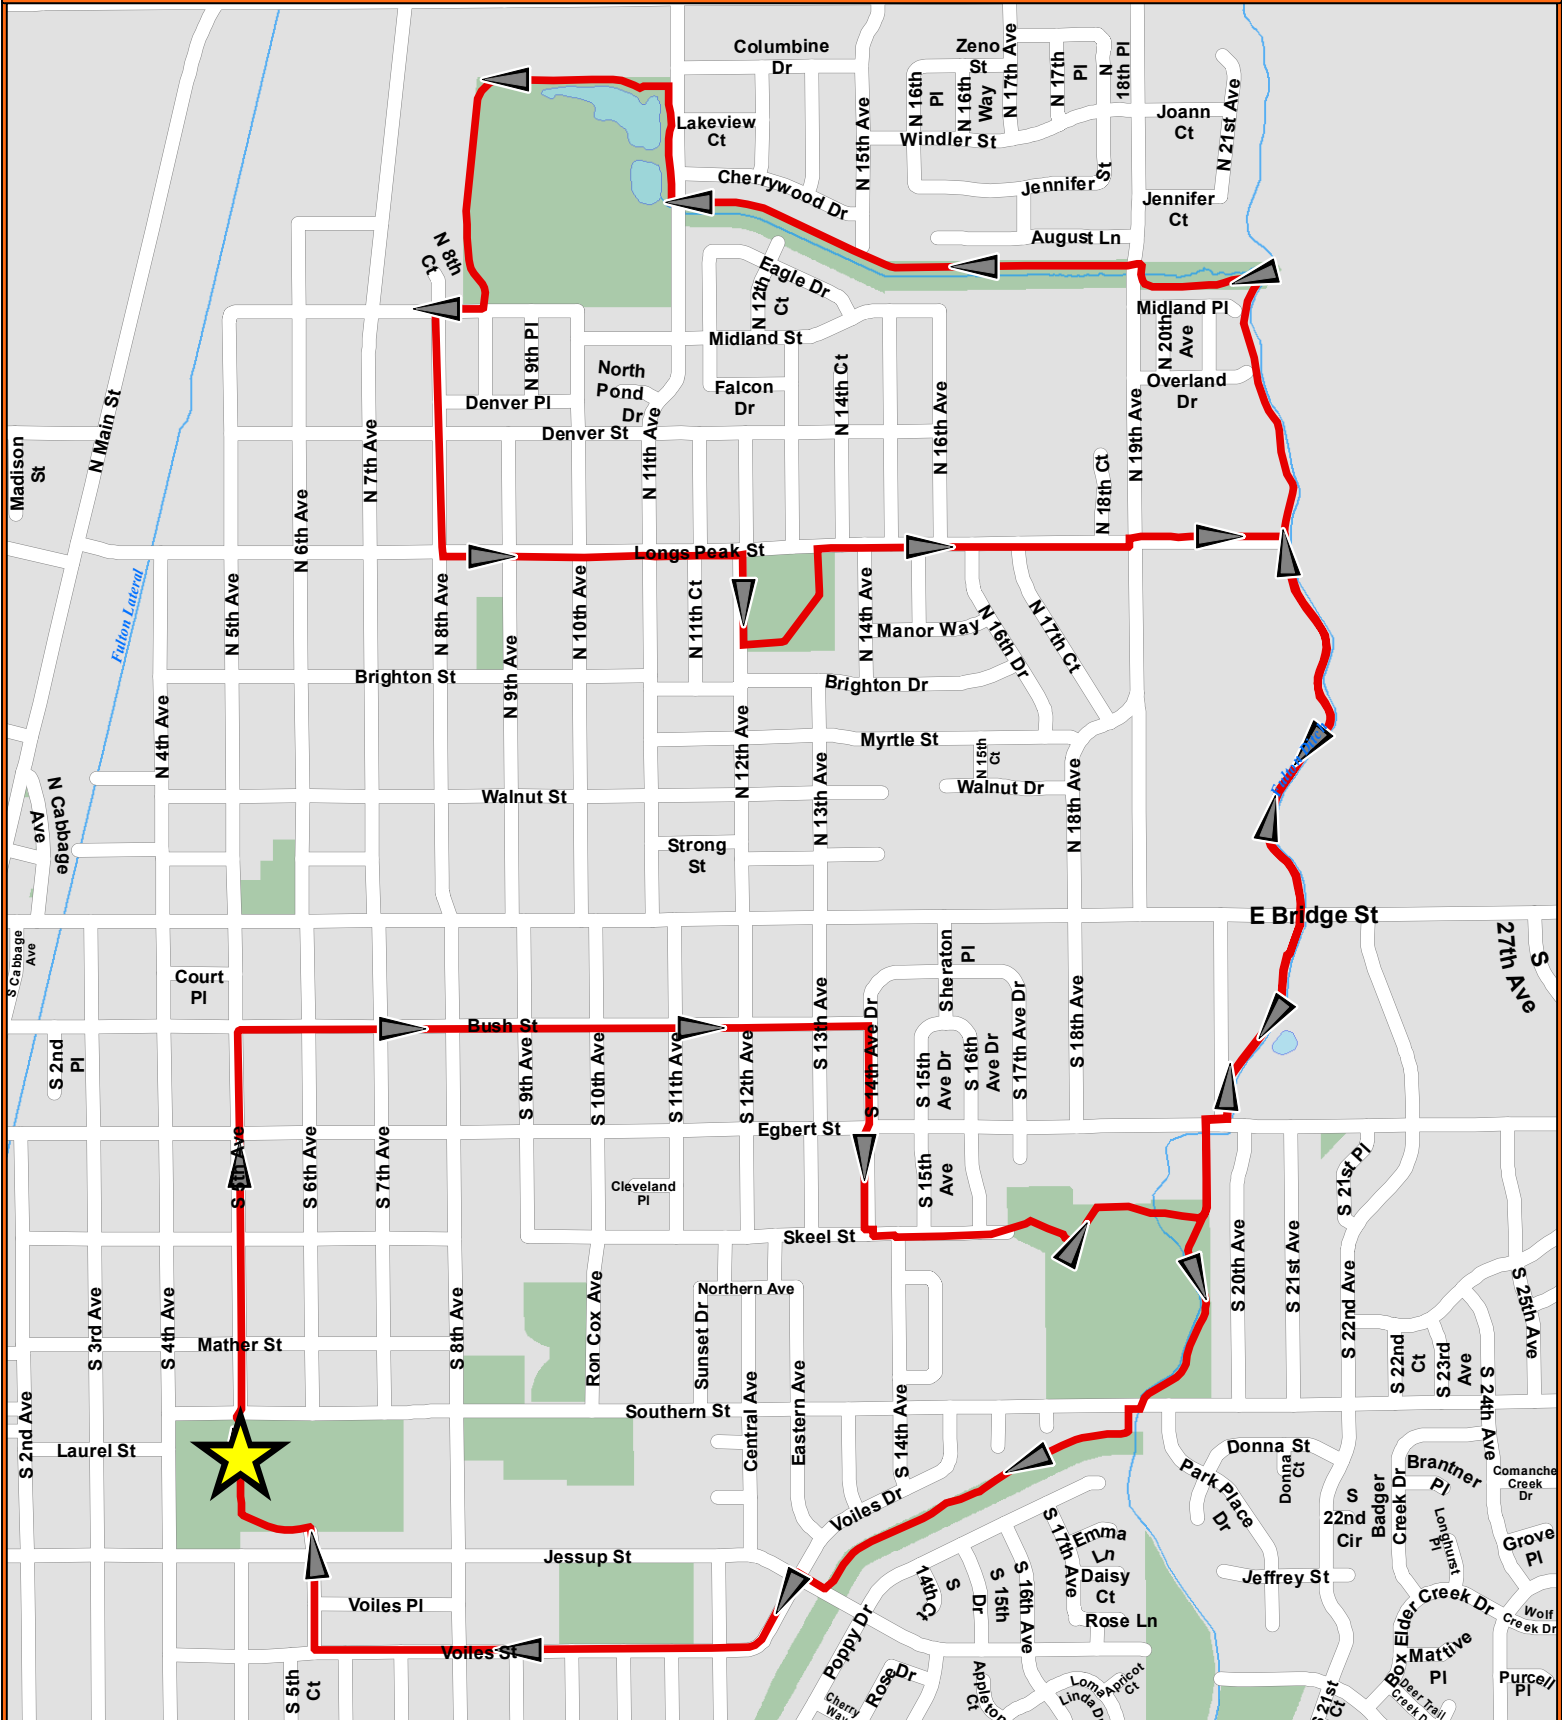

Full Moon Bike Ride

MAY
2023

- All Rides Start & End at City Hall (South side)
- Registration Begins at 5:30pm
- Event Starts at 6pm