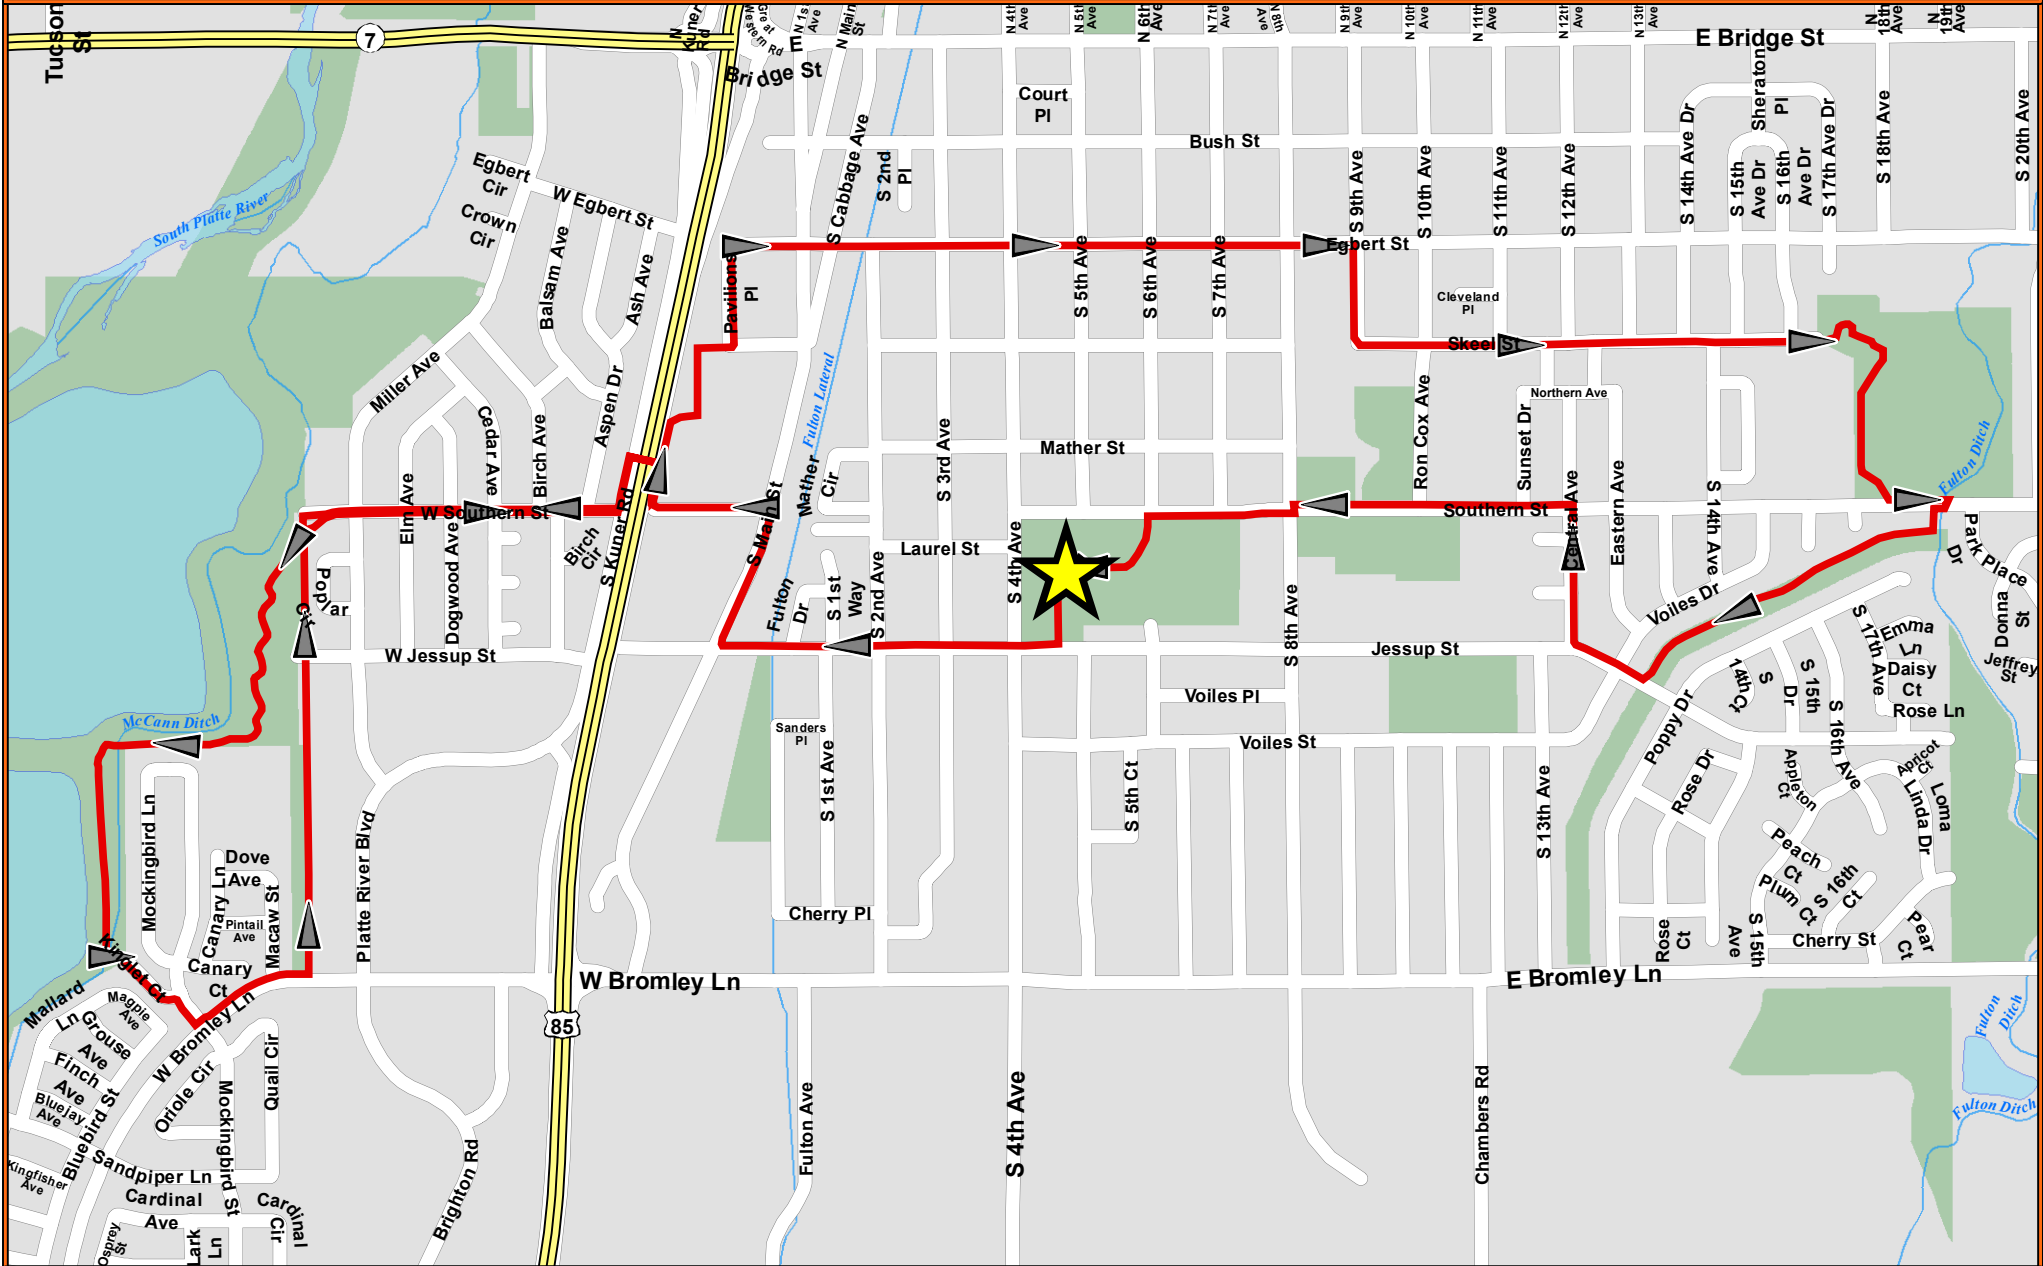

Full Moon Bike Ride

APRIL
2023

- All Rides Start & End at City Hall (South side)
- Registration Begins at 5:30pm
- Event Starts at 6pm