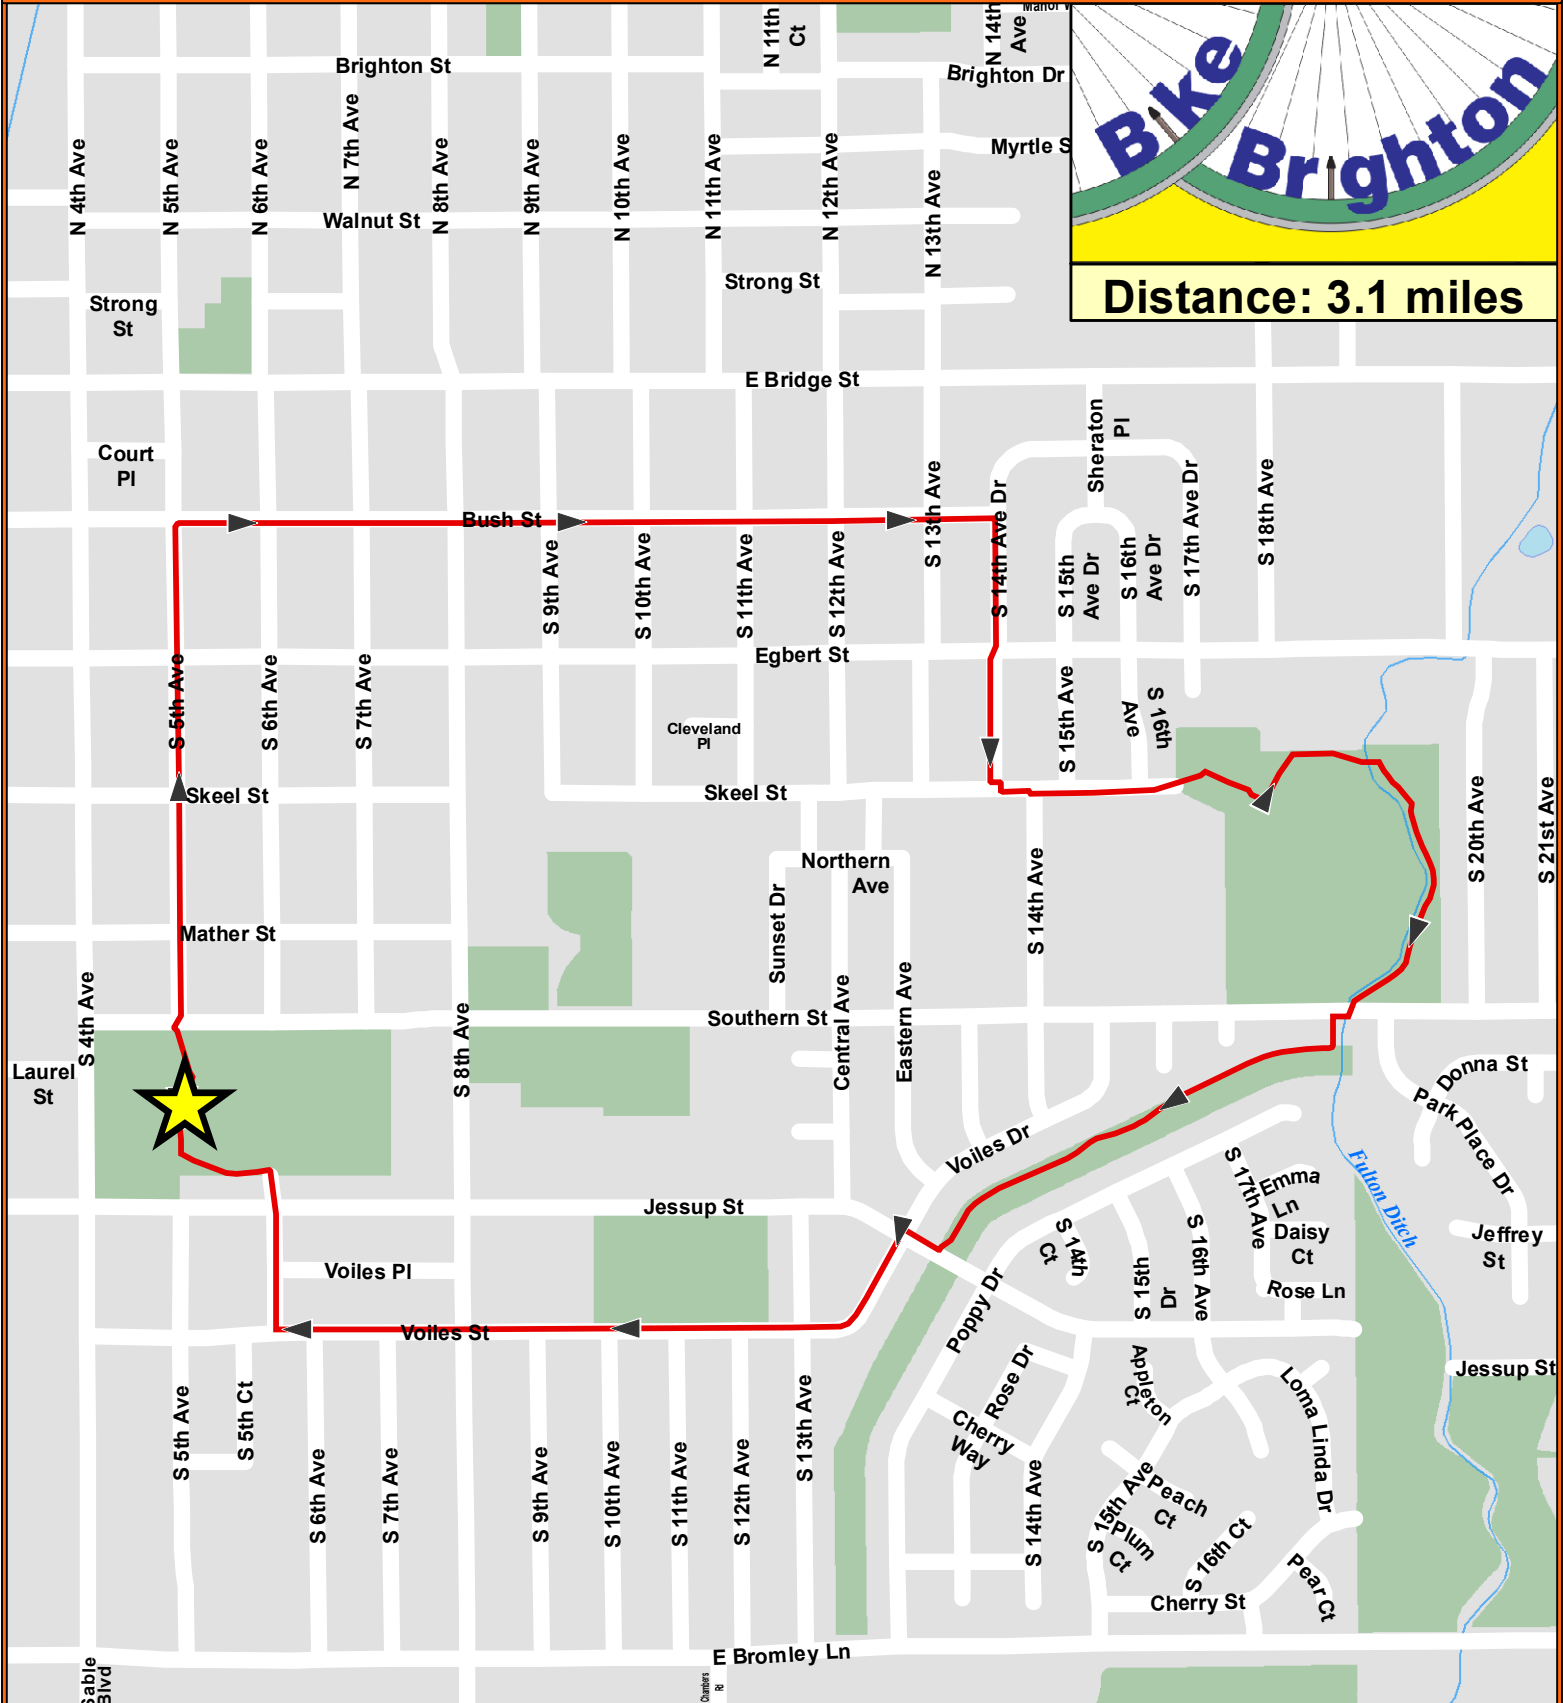

Full Moon Bike Ride Recreational Riders

Aug 11,
2022
(Thursday)

NOTE:
All Rides Start and End
at City Hall (South side)

Event Starts at 6pm
Advanced Riders Start at 6:15pm
Recreational Riders Start 10 minutes later